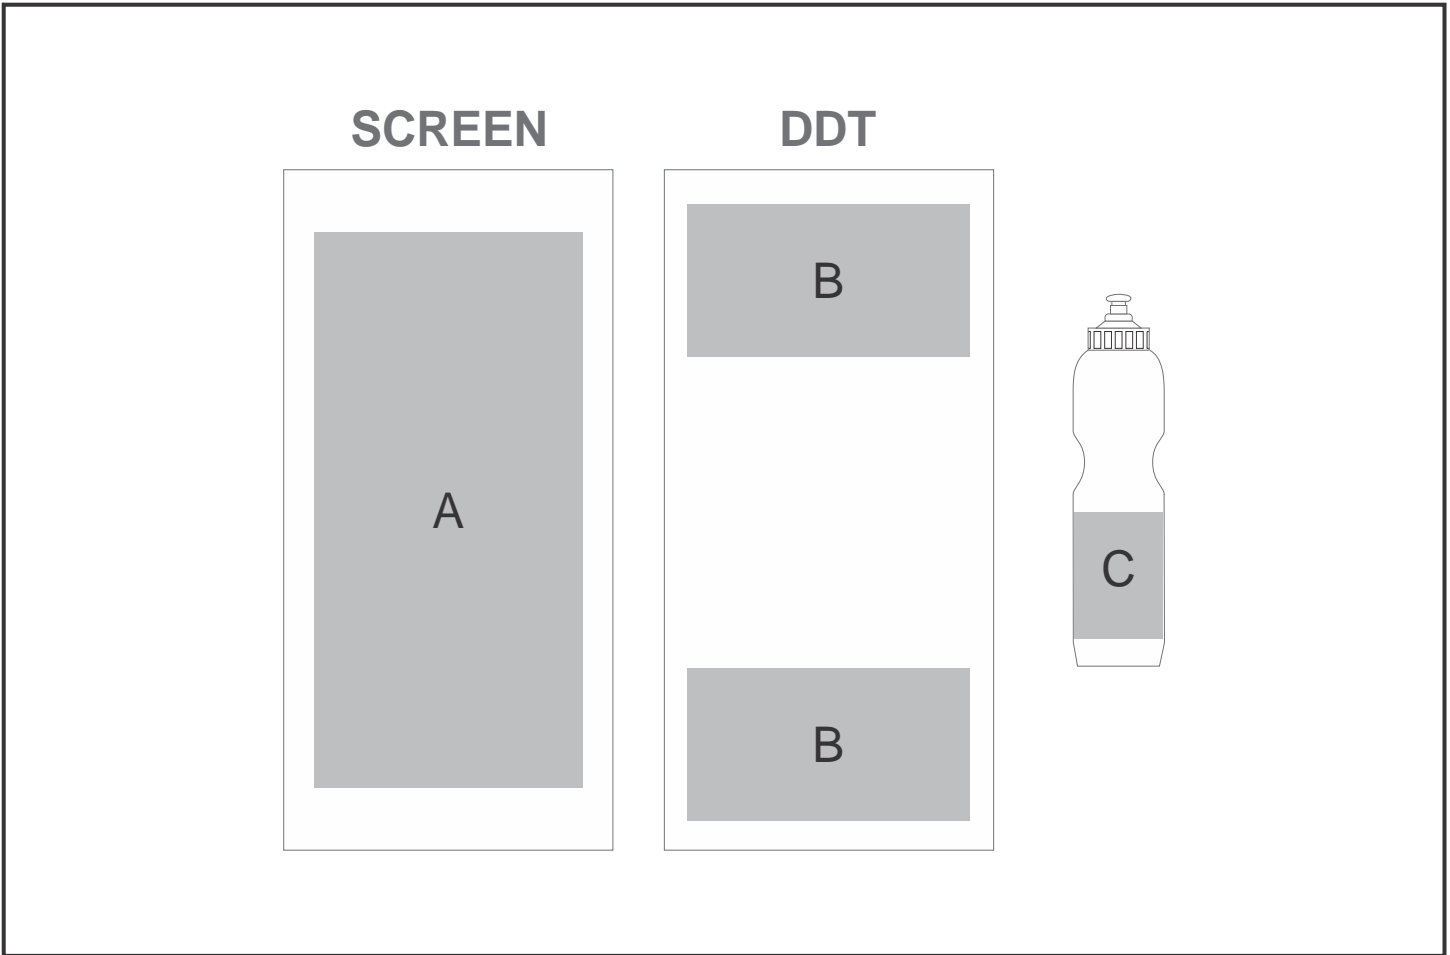

GIFTSET-7650

Adult Tasmu Active Set - Red

Need to know:

- DDT: No Solid Backgrounds.
- DDT: Fine Detail & Text may peel of when items is stretched.

Branding Options:

Position	Branding Method (Branding Code)	No. of Colours	Dimension
A	Screen Print (SA)	1 Colour	200mm wide x 400mm high
B	Digital Direct Transfer (DDT-A)	Full Colour	148mm wide x 105mm high
B	Digital Direct Transfer (DDT-B)	Full Colour	210mm wide x 110mm high
C	Screen Wrap (SW)	1 Colour	140mm wide x 90mm high
C	Pad Printing (PC)	4 Colours	33mm wide x 60mm high